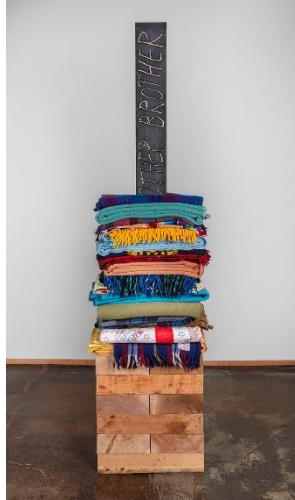

Marie Watt | Companion Species (Calling Back, Calling Forward)

GALLERY I & II:

Marie Watt
Companion Species (Catenary), 2021
Vintage Venetian glass beads, thread,
cotton twill tape, industrial felt
59 x 103 1/2 inches
\$95,000

Marie Watt
*Companion Species (Calling Back,
Calling Forward)*, 2021
Reclaimed satin bindings, industrial
felt, tin jingles, thread
60 x 169 inches
\$150,000 ●

Marie Watt
*Companion Species (Remembering
Song)*, 2021
Reclaimed wool blankets, embroidery
floss, thread
95 x 187 1/2 inches
\$150,000 ●

Marie Watt
*Skywalker/Skyscraper (Sapling Meets
Flint)*, 2021
Reclaimed wood, steel I-beams
95 1/2 x 22 1/2 x 22 1/2 inches
\$165,000 ●

Marie Watt
Skywalker Greets Sunrise, VI, 2021
Steel I-beam
78 x 23 x 23 inches
\$130,000

Marie Watt
Skywalker Greets Sunrise, VII, 2021
Steel I-beam
91 x 23 x 23 inches
\$130,000

Marie Watt
Skywalker/Skyscraper: Forest (Auntie), 2021
Reclaimed blankets, reclaimed cedar, steel I-beam
53 x 16 x 16 inches
\$130,000